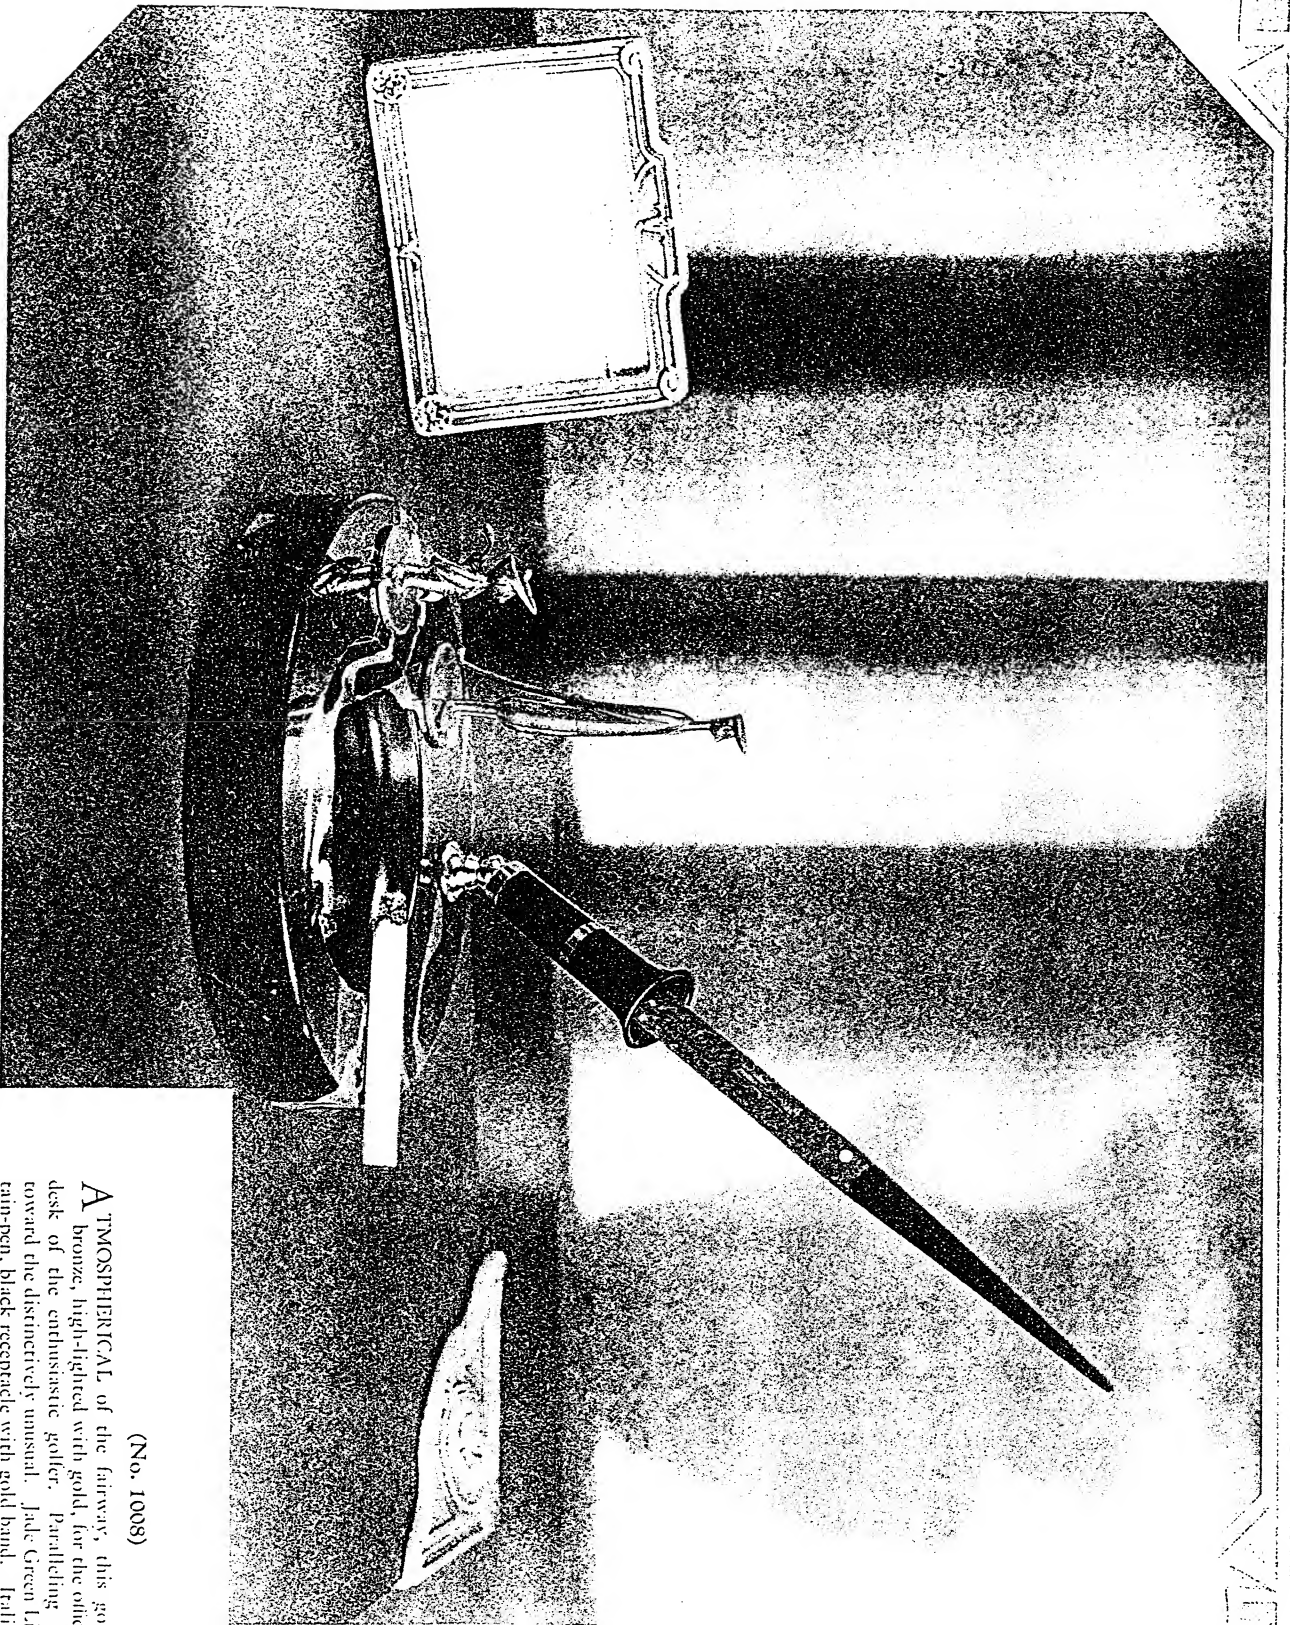

(No. 1009)

ATMOSPHERICAL of the fairway, this golfer and caddy in bronze, high-lighted with gold, for the office or home writing desk of the enthusiastic golfer. Paralleling the modern trend toward the distinctively unusual. Jade Green Liferime Desk Fountain-pen, black receptacle with gold band. Italian Black and Gold Marble base, 6 in. diameter x 7 3/8 in. thick, with hollowed ash receiver.

Bronze, List price $30